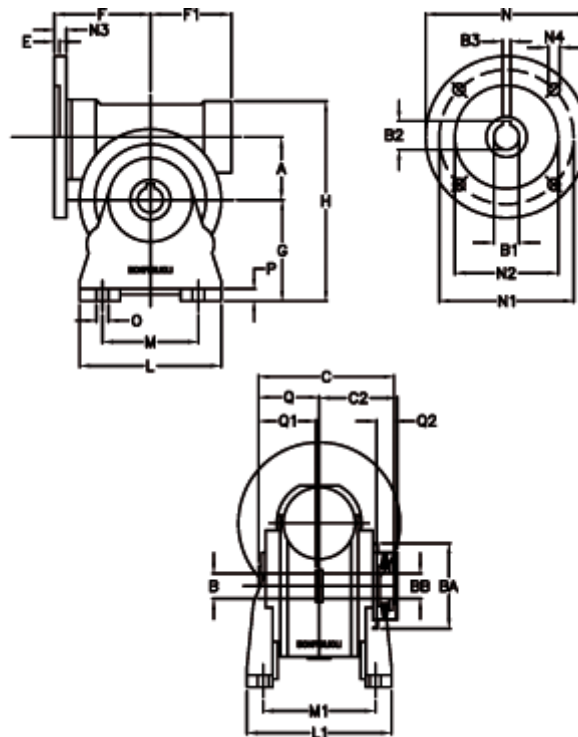

Article number: 390204904522736

Description: Worm Gear with Torque Limiter  
VF 49-L2-A-45 P71B5

## Measures

a = 49.50	C2 = 63,5	L1 = 124.0	O = 8.5
B = 25	Description = VF 49A-xx-71B5	m = 63	P = 12
B1 E7 = 14	E = 3.0	M1 = 98.5	Q = 51.0
B2 = 16.3	F = 70	N = 160	Q1 = 41
B3 H9 = 5	F1 = 63	N1 = 130	Q2 = 15
BA = 63	g = 82	N2 = 110	
BB H7 = 14	H = 162	N3 = 10.5	
C = 105	L = 110	N4 = 9,5	